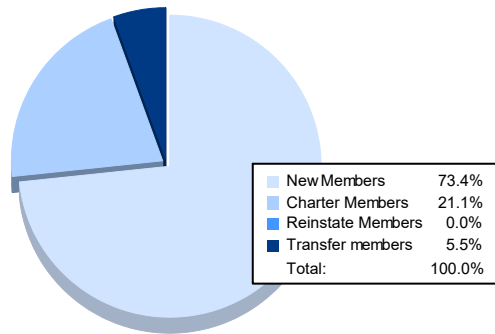

Year	New Clubs	Dropped Clubs	Gain/ Loss Clubs	New Members	Charter Members	Reinstate Members	Transfer Members	Total Member Added	Total Members Dropped	Gain/ Loss Members
2016-2017	1	0	1	122	22	0	6	150	113	37
2017-2018	0	0	0	125	1	6	3	135	174	-39
2018-2019	1	0	1	137	20	0	5	162	114	48
2019-2020	1	0	1	122	25	0	6	153	97	56
2020-2021	1	0	1	80	23	0	6	109	74	35
<b>Average</b>	<b>1</b>	<b>0</b>	<b>1</b>	<b>117</b>	<b>18</b>	<b>1</b>	<b>5</b>	<b>142</b>	<b>114</b>	<b>27</b>

### Membership Composition June 2021 Cumulative