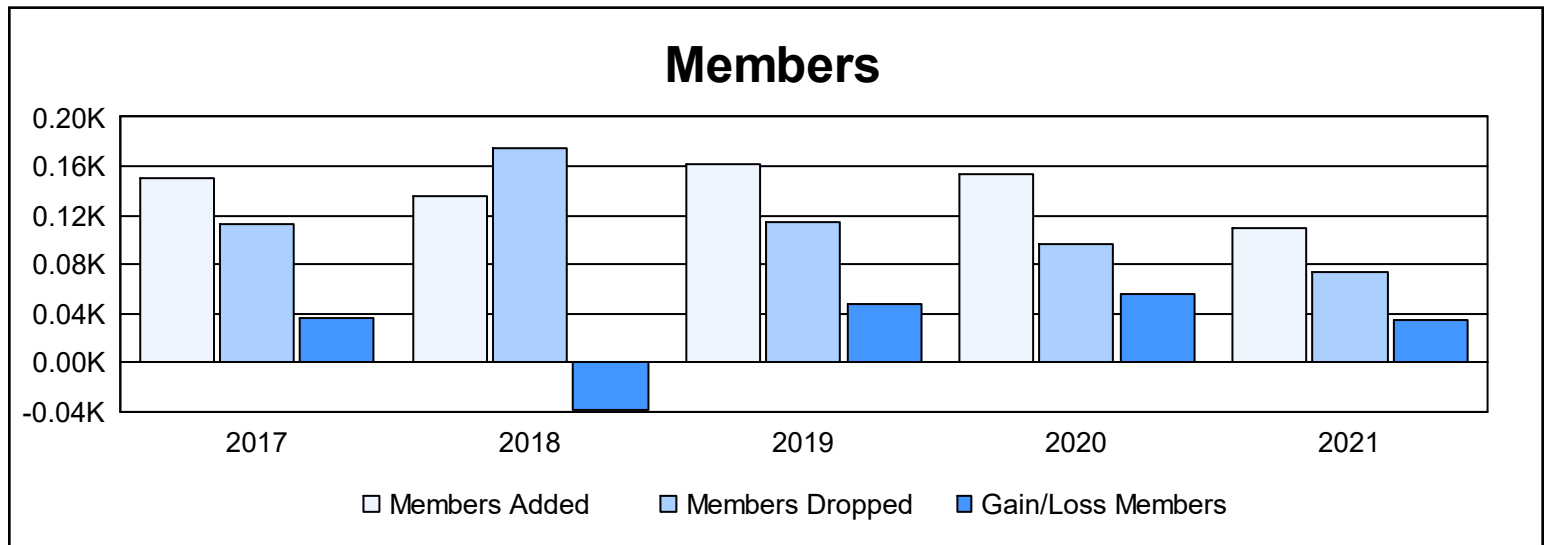

Year	New Clubs	Dropped Clubs	Gain/ Loss Clubs	New Members	Charter Members	Reinstate Members	Transfer Members	Total Member Added	Total Members Dropped	Gain/ Loss Members
2016-2017	1	0	1	122	22	0	6	150	113	37
2017-2018	0	0	0	125	1	6	3	135	174	-39
2018-2019	1	0	1	137	20	0	5	162	114	48
2019-2020	1	0	1	122	25	0	6	153	97	56
2020-2021	1	0	1	80	23	0	6	109	74	35
<b>Average</b>	<b>1</b>	<b>0</b>	<b>1</b>	<b>117</b>	<b>18</b>	<b>1</b>	<b>5</b>	<b>142</b>	<b>114</b>	<b>27</b>

### Membership Composition June 2021 Cumulative