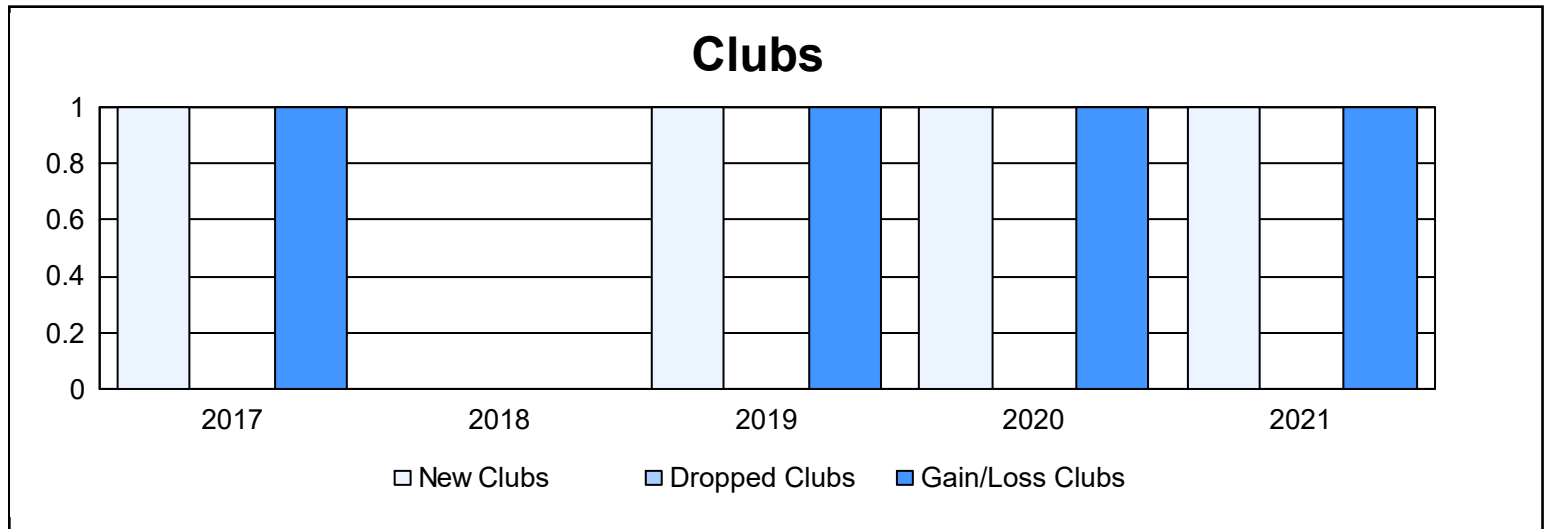

Year	New Clubs	Dropped Clubs	Gain/ Loss Clubs	New Members	Charter Members	Reinstate Members	Transfer Members	Total Member Added	Total Members Dropped	Gain/ Loss Members
2016-2017	1	0	1	122	22	0	6	150	113	37
2017-2018	0	0	0	125	1	6	3	135	174	-39
2018-2019	1	0	1	137	20	0	5	162	114	48
2019-2020	1	0	1	122	25	0	6	153	97	56
2020-2021	1	0	1	80	23	0	6	109	74	35
<b>Average</b>	<b>1</b>	<b>0</b>	<b>1</b>	<b>117</b>	<b>18</b>	<b>1</b>	<b>5</b>	<b>142</b>	<b>114</b>	<b>27</b>

### Membership Composition June 2021 Cumulative